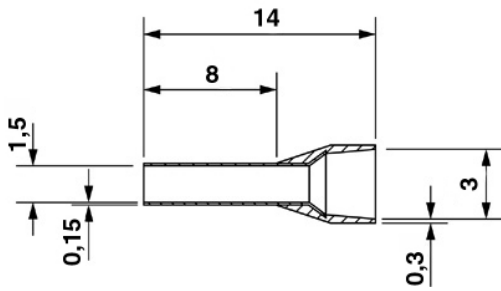

Ferrule diameter	1.5 mm
Insulating collar thickness	0.3 mm
Sleeve wall thickness	0.15 mm

Certificates / Approvals

Certification CSA, UCSA

Diagrams/Drawings

Dimensioned drawing